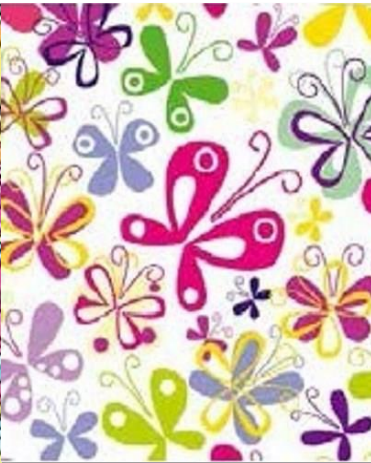

BLUE FEATHER

URBAN GRAFITTI

WATER

PEACE 4

BUTTERFLIES

SHOES

HANDS